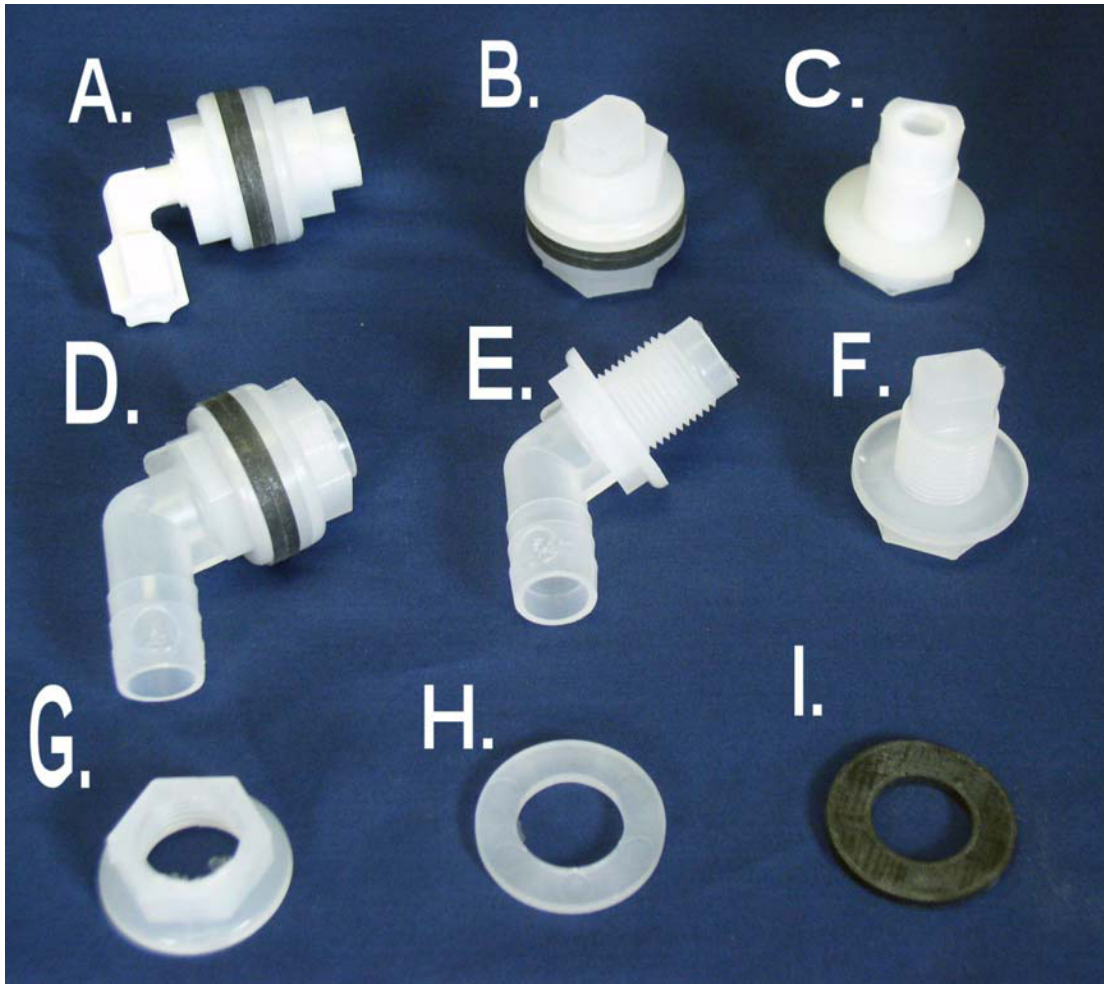

Viking LLC Dish Tank Parts & Assemblies Pricing Reference Sheet

REF.	PART NUMBER			DESCRIPTION	
A	VOA	HP-INJ	V40	HOLE PLUG INJ ASSEMBLY 7/8" X 1/4" COMP	
B	VOA	HP7/8	V07	7/8 HOLE PLUG COMPLETE	
C	VOT	7/8MCHP	V78	HOLE PLUG DRILLED AND TAPPED FOR HP INJ	
D	VOA	77ELAS	V41	77 DEGREE ELBOW ASSEMBLY FOR 5/8"ID TUBE	
E	MOA	77ELB	M04	MOLDED 77 DEGREE ELBOW	
F	MOA	PLHLPLG	M61	MOLDED 7/8" HOLE PLUG	
G	MOA	1/2PLAS	M17	PLASTIC NUT	
H	MOA	1-1/2PW	M63	PLASTIC WASHER	
I	CHA	7/8RBWS	000	BLACK RUBBER WASHERS	